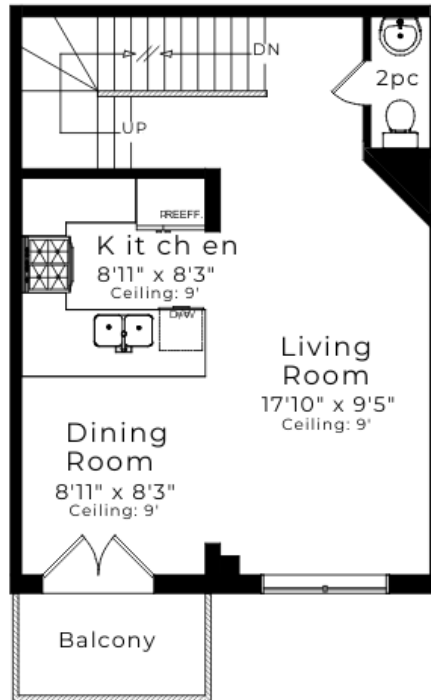

383 Dundas Street E

Unit #34

Total Square Footage
1,330 sq.ft.

Ground Level
276 square feet
+ 221 sf (garage)

Second Level
511 square feet

Third Level
543 square feet
10'

Measurements may not be 100% accurate
and should be used as a guideline only.
February -2026