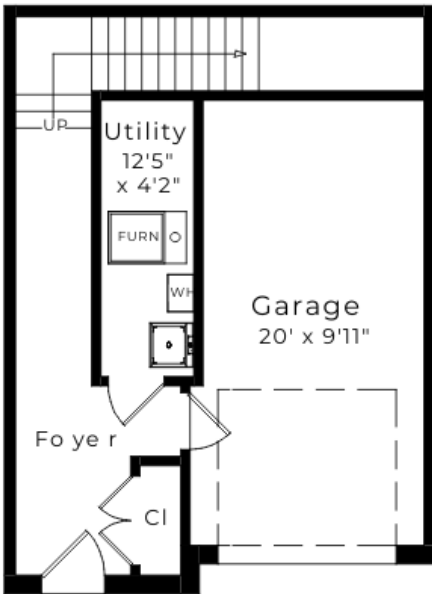

383 Dundas Street E

Unit #34

Total Square Footage
1,330 sq.ft.

Ground Level
276 square feet
+ 221 sf (garage)

Second Level
511 square feet

Third Level
543 square feet
10'

Measurements may not be 100% accurate
and should be used as a guideline only.
February -2026