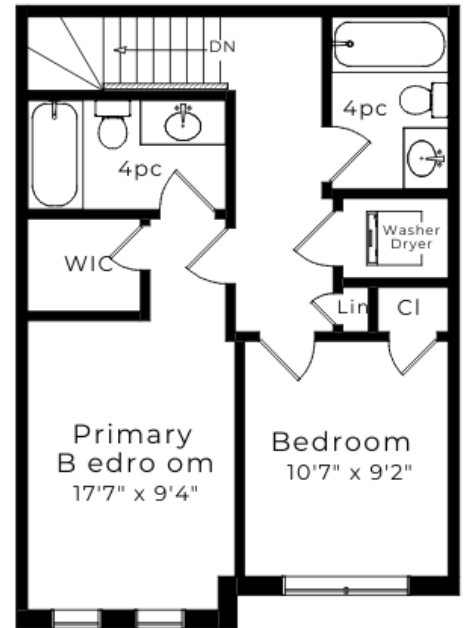

383 Dundas Street E

Unit #34

Total Square Footage
1,330 sq.ft.

Ground Level
276 square feet
+ 221 sf (garage)

Second Level
511 square feet

Third Level
543 square feet
10'

Measurements may not be 100% accurate
and should be used as a guideline only.
February -2026