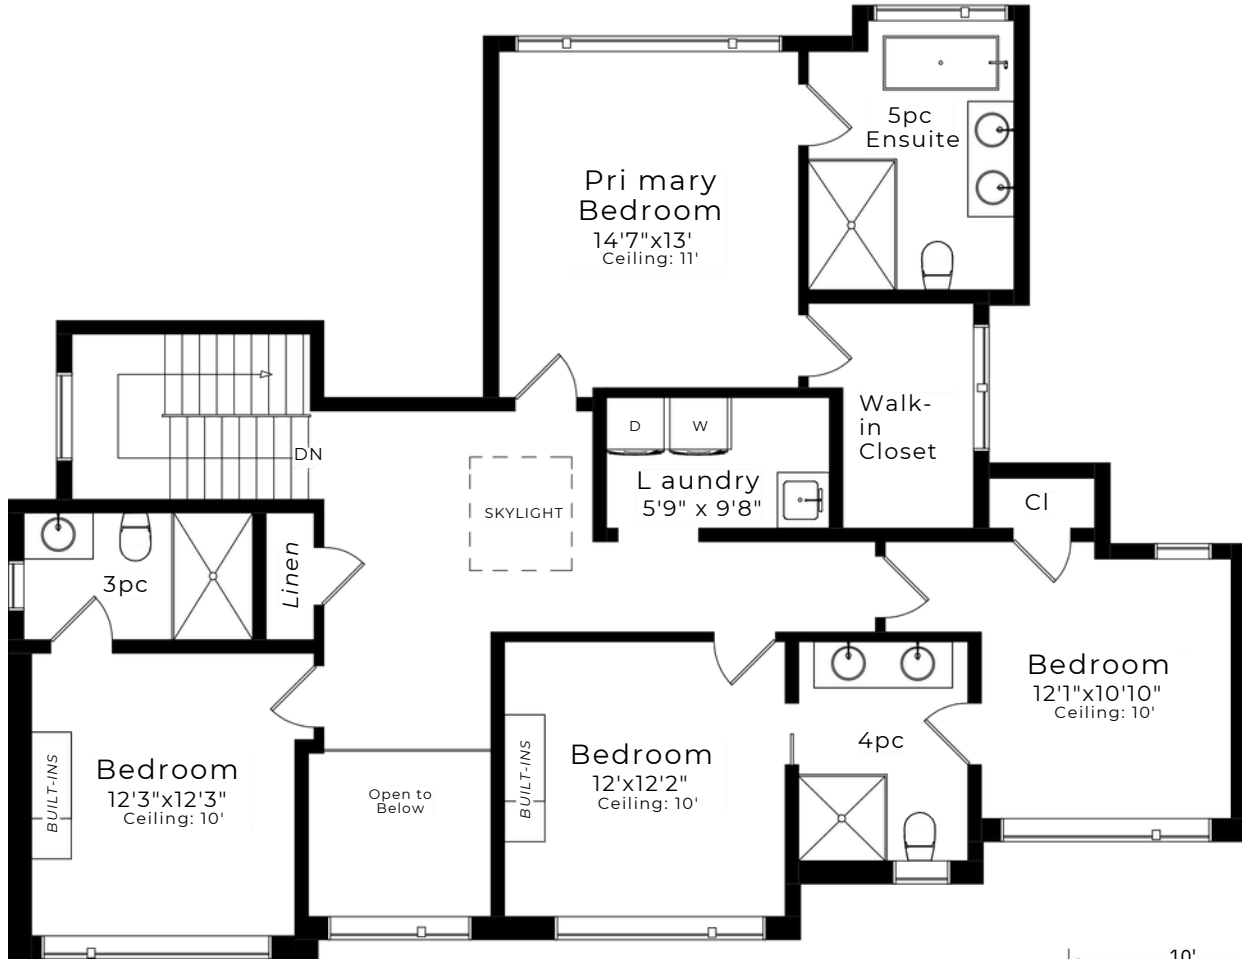

# 310 Tuck Drive Burlington

Total Square Footage 5,135 sq.ft.

Main Level

Measurements may not be 100% accurate  
and should be used as a guideline only.  
June -2026

# 310 Tuck Drive

Upper Level

Measurements may not be 100% accurate and should be used as a guideline only. June-2026

# 310 Tuck Drive

Lower Level

Measurements may not be 100% accurate and should be used as a guideline only.  
June -2026