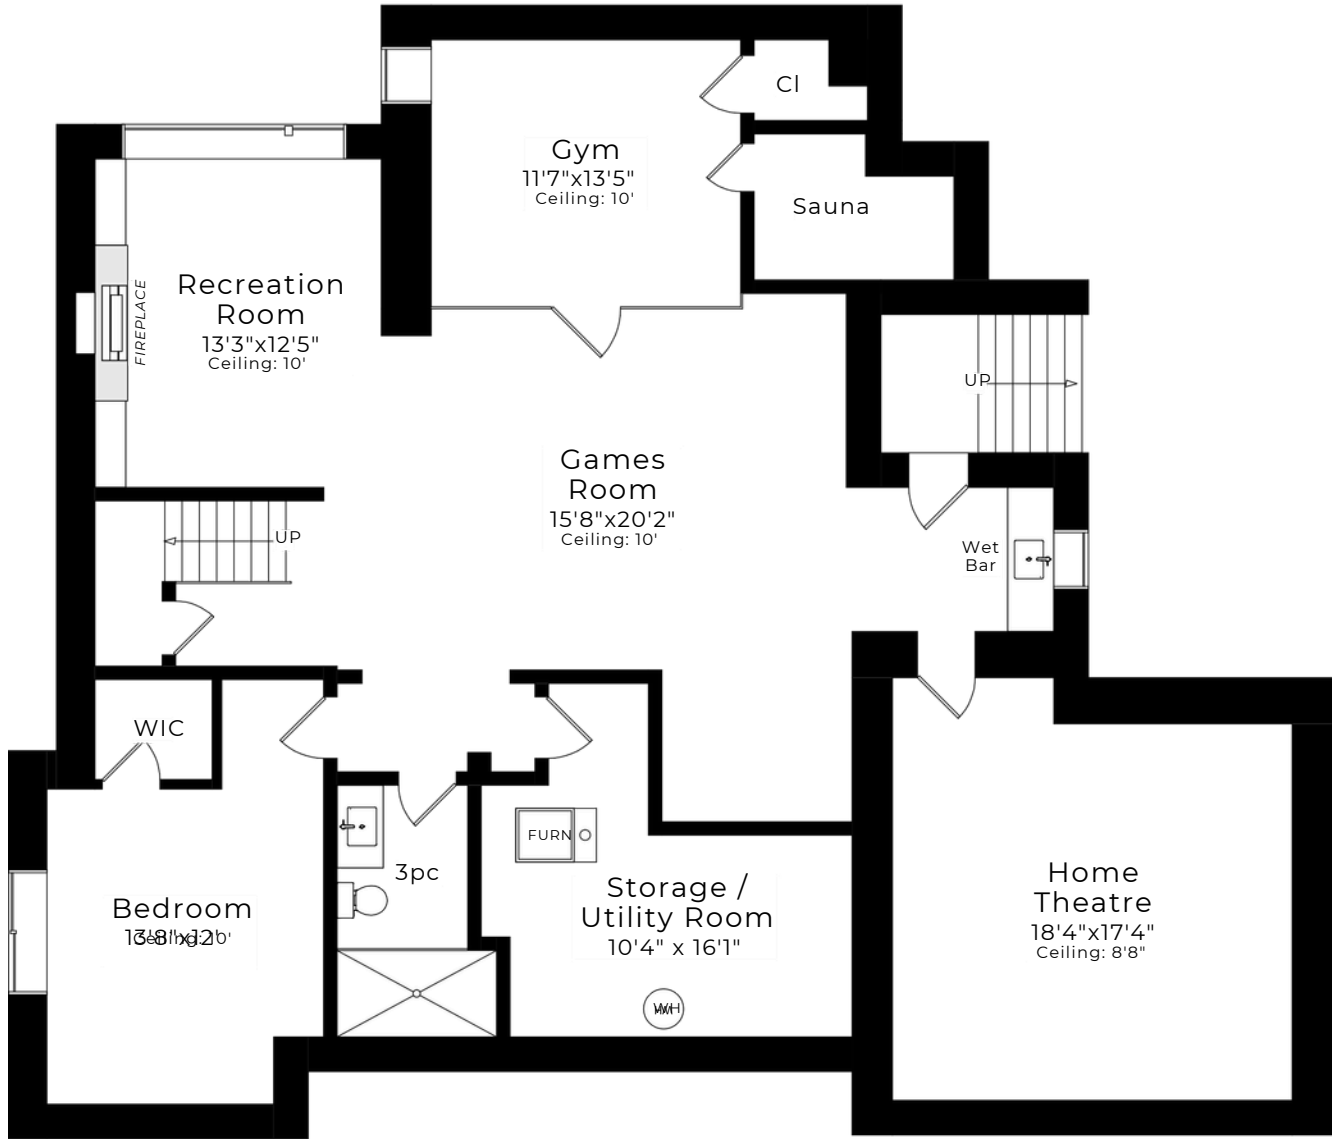

# 310 Tuck Drive Burlington

Total Square Footage 5,135 sq.ft.

Main Level

Measurements may not be 100% accurate  
and should be used as a guideline only.  
June -2026

# 310 Tuck Drive

Upper Level

Measurements may not be 100% accurate and should be used as a guideline only. June-2026

# 310 Tuck Drive

Lower Level

Measurements may not be 100% accurate and should be used as a guideline only.  
June -2026