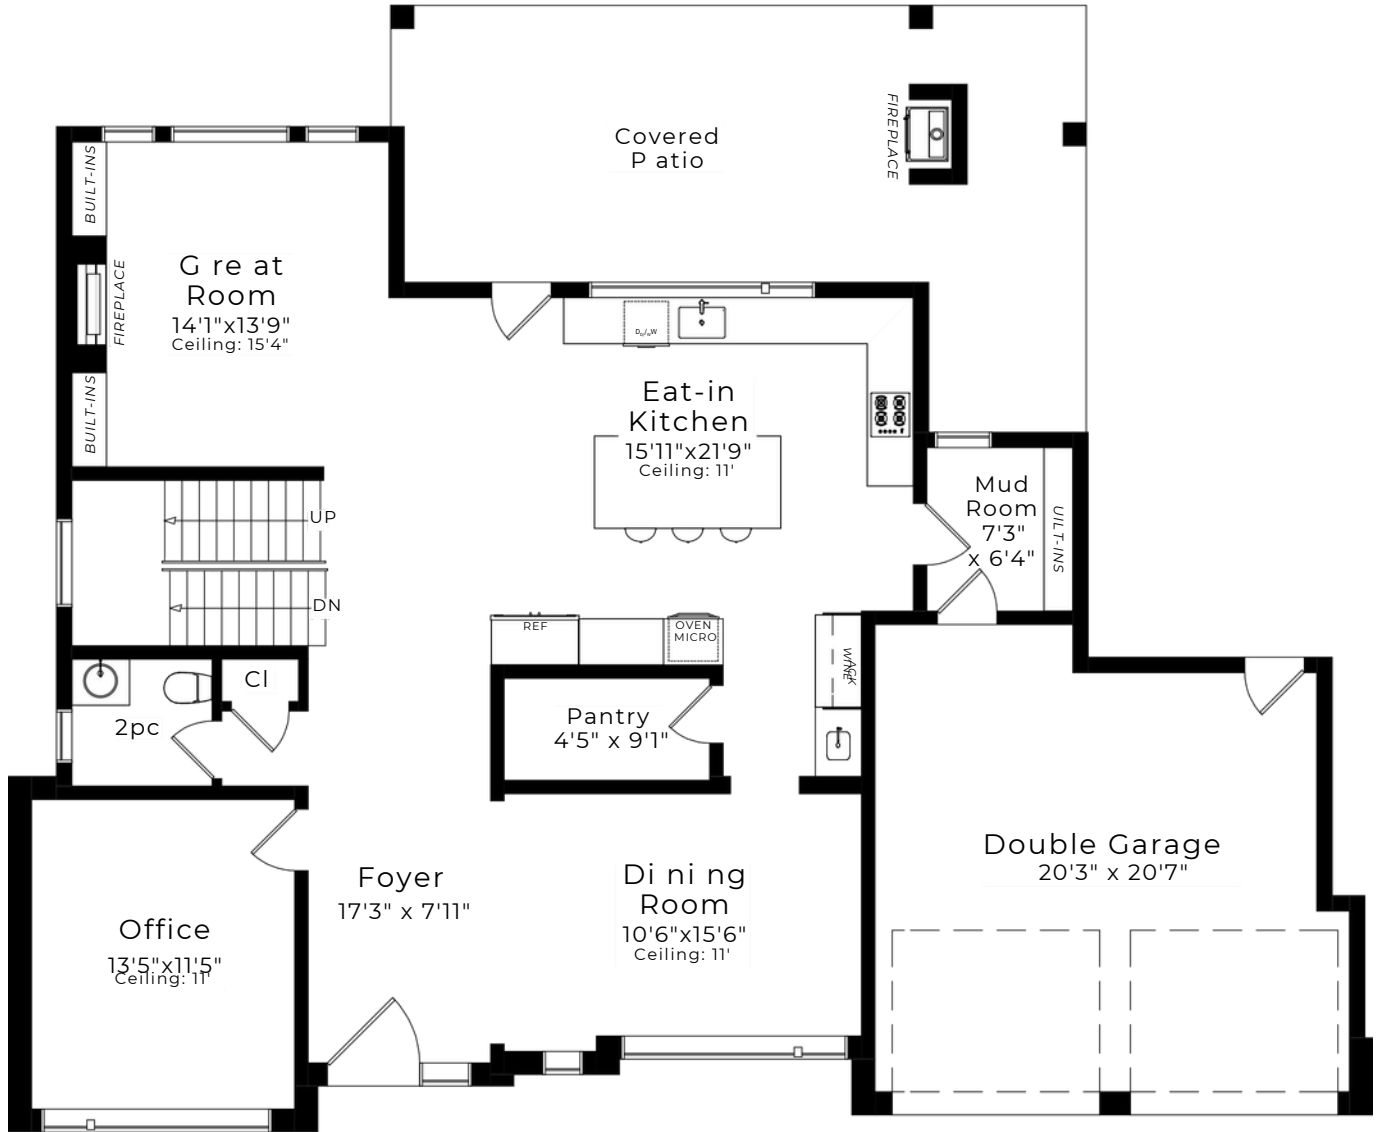

# 310 Tuck Drive Burlington

Total Square Footage 5,135 sq.ft.

Main Level

Measurements may not be 100% accurate  
and should be used as a guideline only.  
June -2026

# 310 Tuck Drive

Upper Level

Measurements may not be 100% accurate and should be used as a guideline only. June-2026

# 310 Tuck Drive

Lower Level

Measurements may not be 100% accurate and should be used as a guideline only.  
June -2026